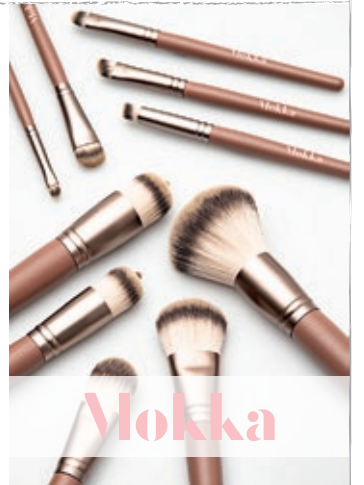

· nothing to add ·

NATURAL

YOU COSMETICS

Deluxe

PINCELES
MAQUILLAJE

Mokka

YOU
COSMETICS

It's all about you!

NATTA

2020

WVO

Cream

Blue

COBRE

YOU COSMETICS

It's all about you!