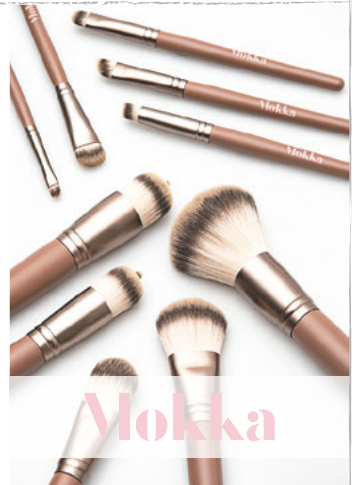

· nothing to add ·

NATURAL

YOU COSMETICS

Deluxe

Mokka

BRUSHES
MAKE-UP

YOU
COSMETICS

It's all about you!

2020

NATTA

WVO

Cream

Blue

COBRE

YOU COSMETICS

It's all about you!

The brushes and paintbrushes
are handmade.

We shape each one of them
by hand and without using scissors,
thus preserving the "flower" of the hair
(its own natural tip).

YOU COSMETICS

PELO SINTETICO PBT

PNB0001
BROCHA APLICACIÓN POLVOS
POWDER BRUSH