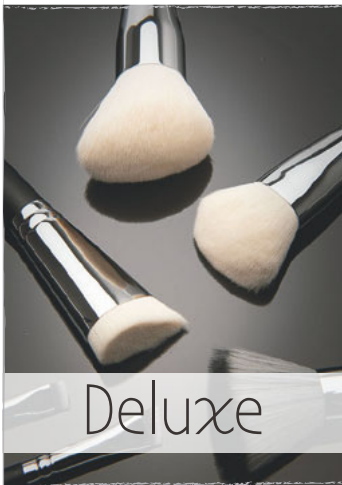

· nothing to add ·

NATURAL

YOU COSMETICS

Deluxe

Mokka

BRUSHES
MAKE-UP

YOU
COSMETICS

It's all about you!

2020

NATTA

WVO

Cream

Blue

COBRE

YOU COSMETICS

It's all about you!

The brushes and paintbrushes
are handmade.

We shape each one of them
by hand and without using scissors,
thus preserving the "flower" of the hair
(its own natural tip).

YOU COSMETICS

PELO SINTETICO PBT

PNB0001
BROCHA APLICACIÓN POLVOS
POWDER BRUSH