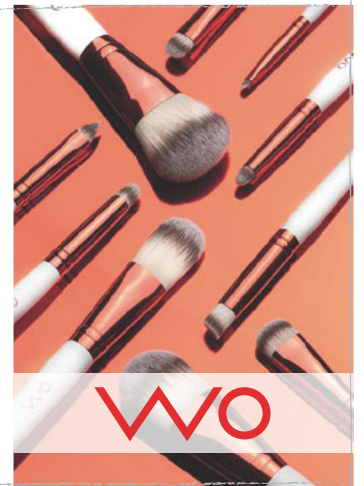

· nothing to add ·

NATURAL

YOU COSMETICS

Deluxe

Mokka

BRUSHES
MAKE-UP

YOU
COSMETICS

It's all about you!

2020

NATTA

WVO

Cream

Blue

COBRE

YOU COSMETICS

It's all about you!

The brushes and paintbrushes
are handmade.

We shape each one of them
by hand and without using scissors,
thus preserving the "flower" of the hair
(its own natural tip).

YOU COSMETICS

PELO SINTETICO PBT

PNB0001
BROCHA APLICACIÓN POLVOS
POWDER BRUSH